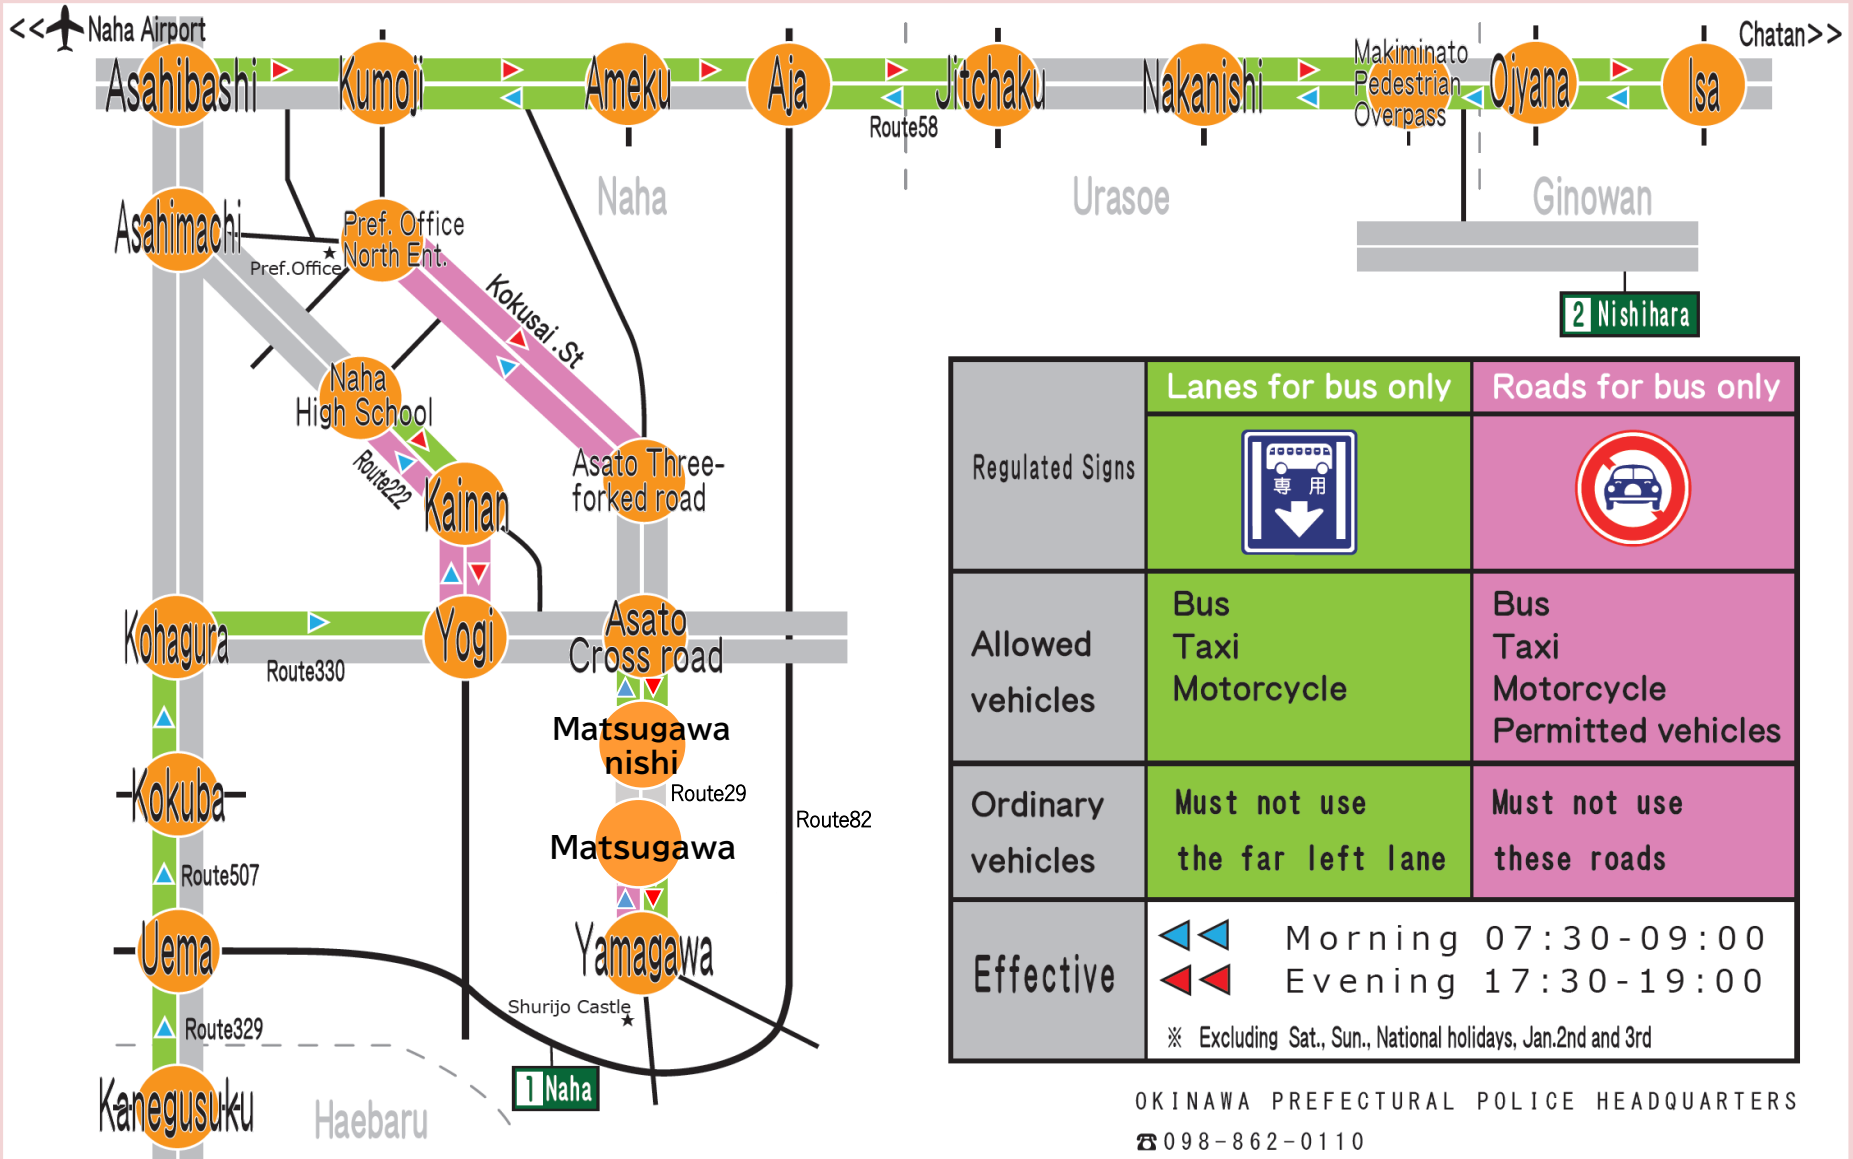

# BUS LANES REGULATIONS

	Lanes for bus only	Roads for bus only
Regulated Signs		
Allowed vehicles	Bus Taxi Motorcycle	Bus Taxi Motorcycle Permitted vehicles
Ordinary vehicles	Must not use the far left lane	Must not use these roads
Effective	Morning 07:30-09:00 Evening 17:30-19:00 ※ Excluding Sat., Sun., National holidays, Jan.2nd and 3rd	

OKINAWA PREFECTURAL POLICE HEADQUARTERS  
 ☎ 098-862-0110